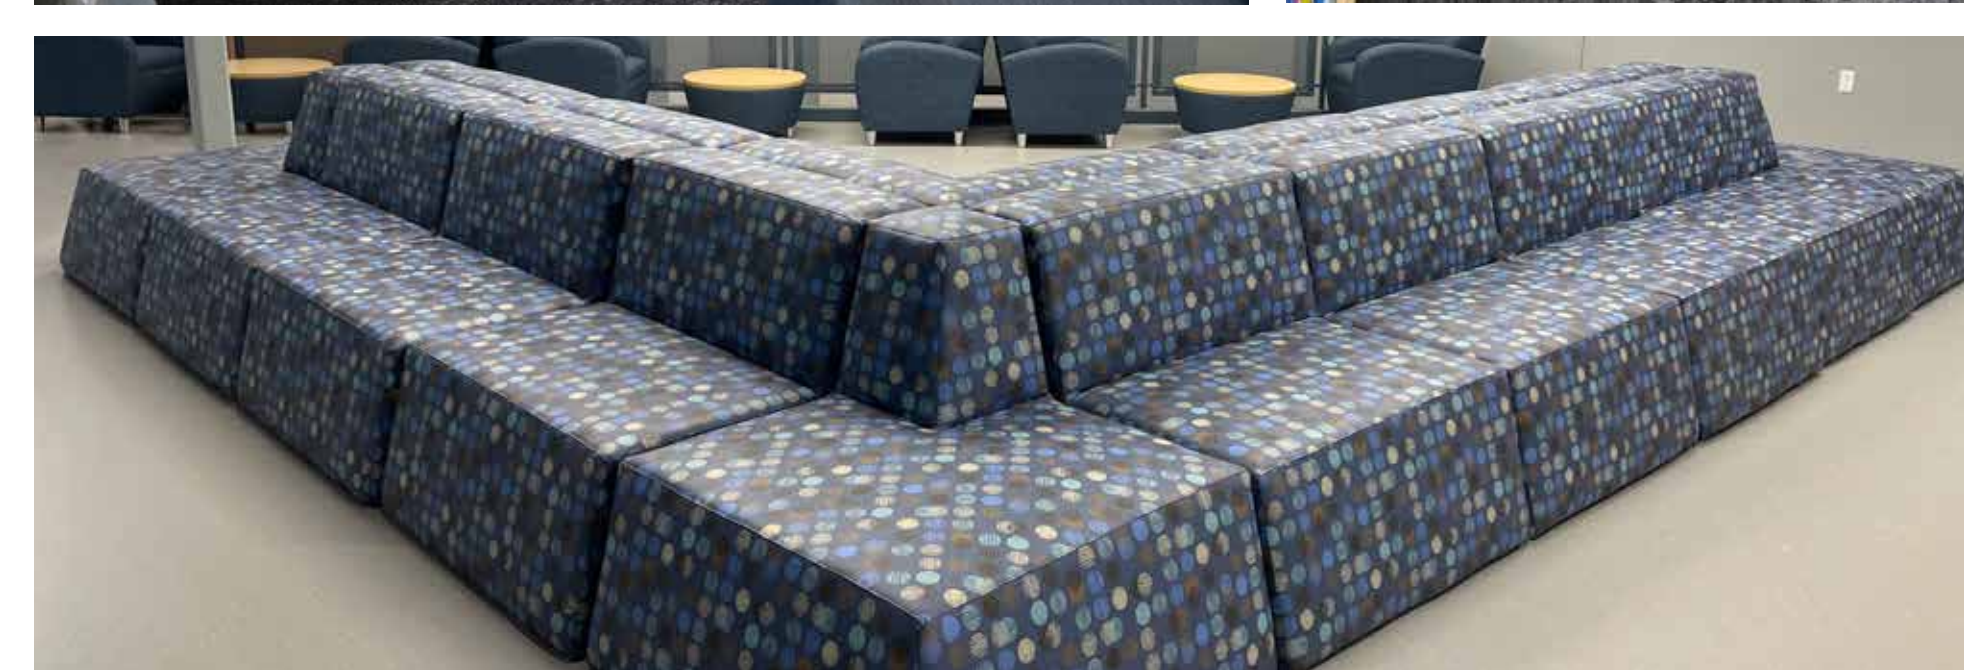

# SHELVING

**West Point Schools**  
Installed: AUG 2023  
Location: West Point, Virginia  
Dealer: Total Business Solutions  
Products: Blueridge, Lenoir, Belmont

CASE STUDIES

**Sun Prairie High School**  
Installed: July 2022  
Location: Sun Prairie WI  
Dealer: Marshfield Book & Stationery  
Products: Korak, Blueridge, Lenoir, Tahoe, Nash